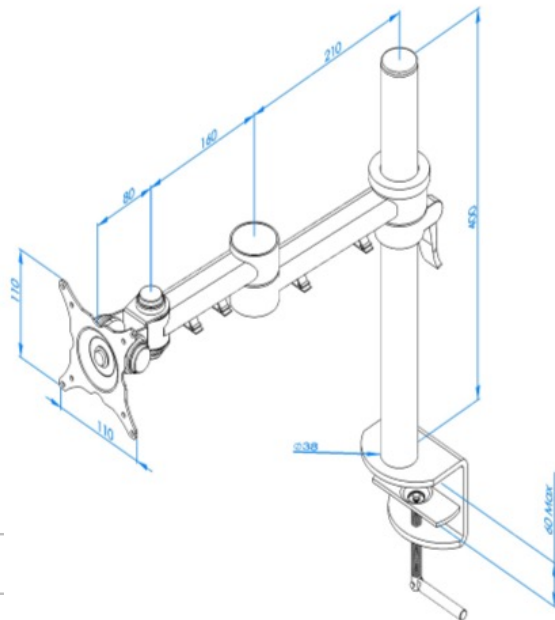

# Stream dual beam arm – standard clamp

## Product Specification

Product code	STREAMCOMB01B - Black
Weight capacity	20kg
Max forward extension	440mm
VESA	75mm & 100mm VESA compliant
Maximum Screen Size	36"
Movement	Height adjustment, tilt, swivel, rotation and reach
Height adjustment	Max height adjustment 275mm
Tilt	85 degrees up / 85 degrees down (170 degrees total)

## Additional Information

2 beam manual height adjustable with standard clamp fixing

Cable management

Colour options available:

Silver – STREAMCOMB01 - RAL code 9006

White – STREAMCOMB01W - RAL code 9010

Black – STREAMCOMB01B - RAL code 9005